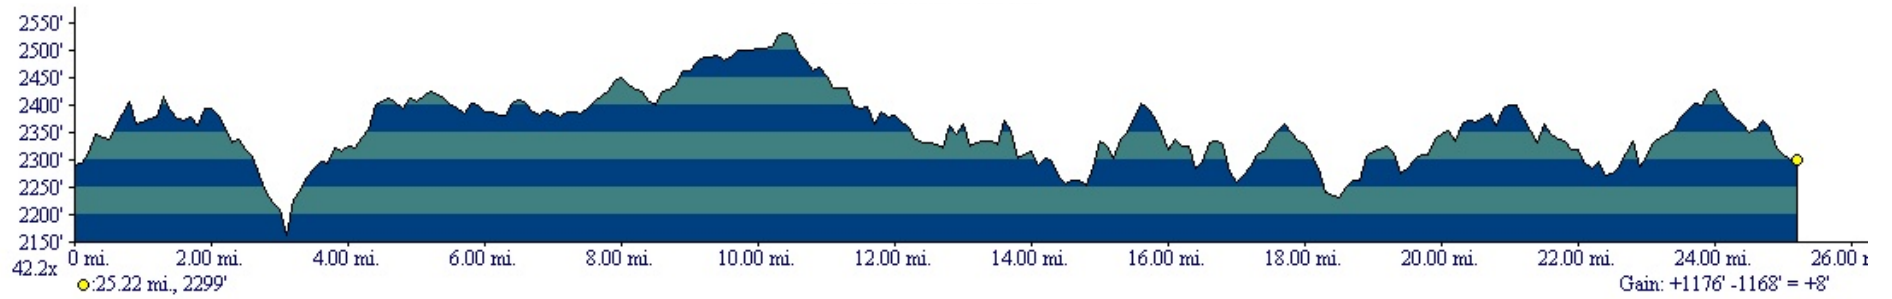

Big Walker Century Ride 25-Mile Route Elevation

Profile created with TOPO!® ©2008 National Geographic (www.nationalgeographic.com/topo)