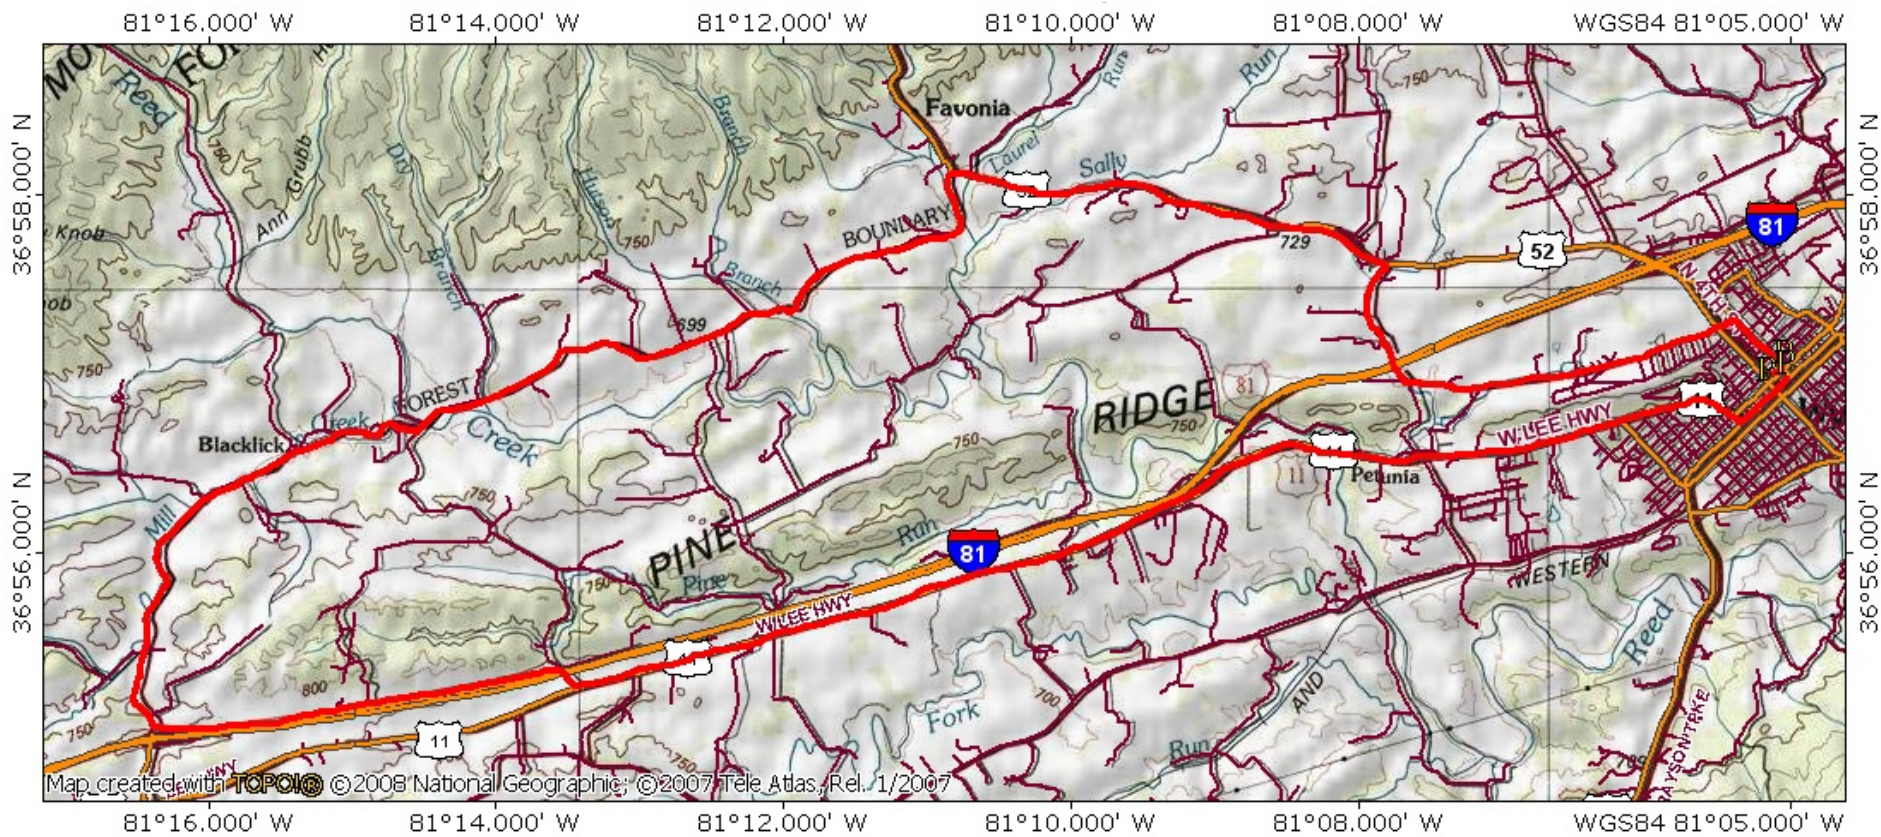

Big Walker Century Ride 25-Mile Route Map

MN TN
7 1/2°
05/26/10