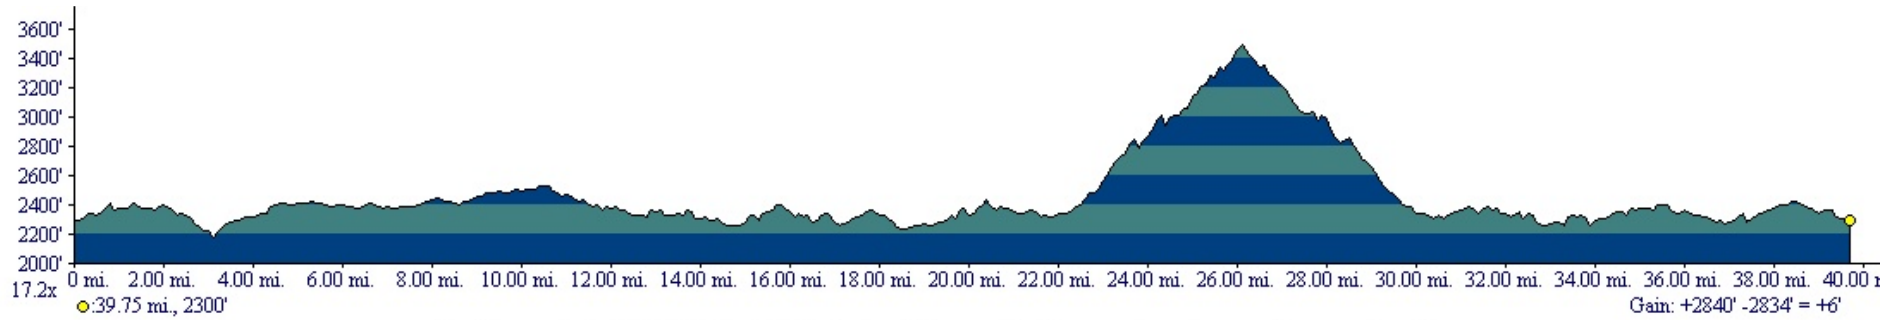

Big Walker Century Ride 40-Mile Route Elevation

Profile created with TOPO!® ©2008 National Geographic (www.nationalgeographic.com/topo)