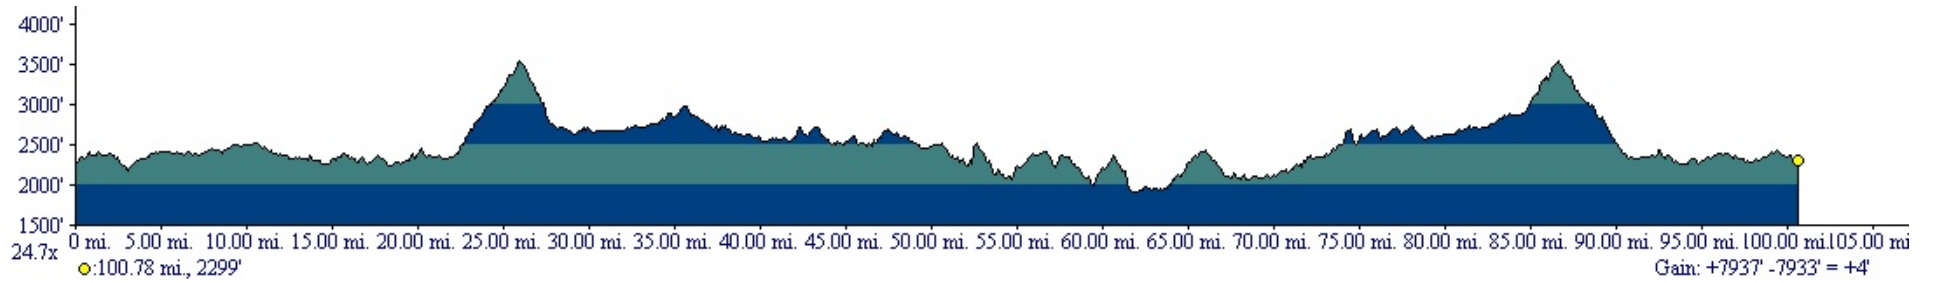

# Big Walker Century Ride Century Route Elevation

Profile created with TOPO!® ©2008 National Geographic ([www.nationalgeographic.com/topo](http://www.nationalgeographic.com/topo))