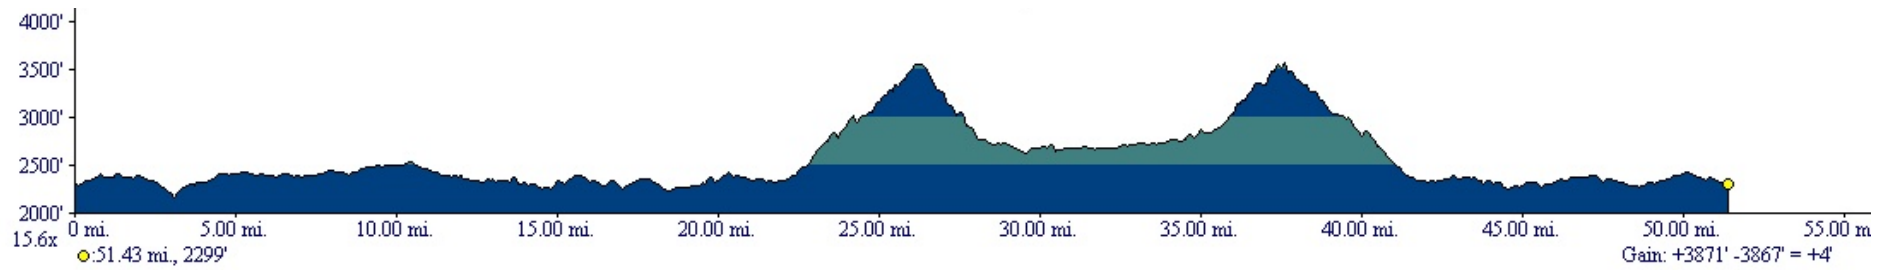

Big Walker Century Ride Half Century Route Elevation

Profile created with TOPO!® ©2008 National Geographic (www.nationalgeographic.com/topo)