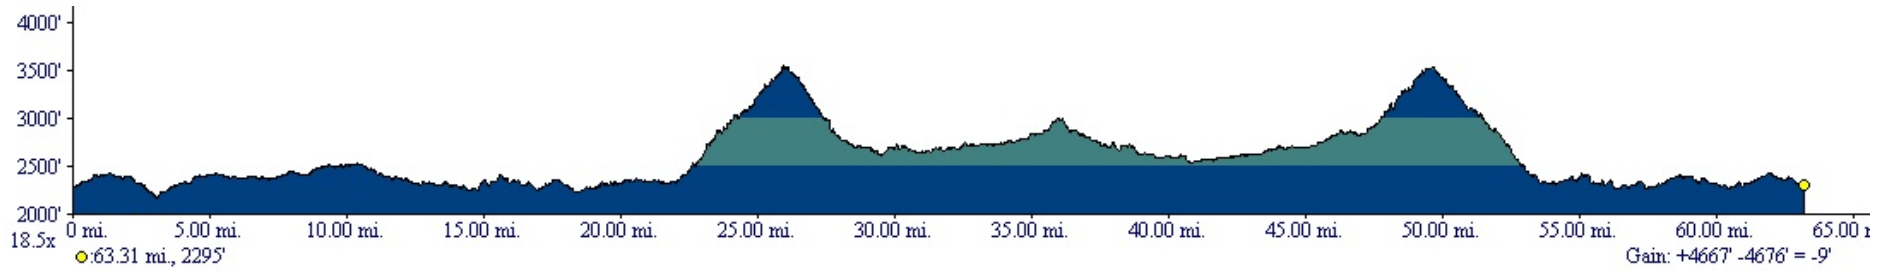

# Big Walker Century Ride Metric Route Elevation

Profile created with TOPO!® ©2008 National Geographic ([www.nationalgeographic.com/topo](http://www.nationalgeographic.com/topo))